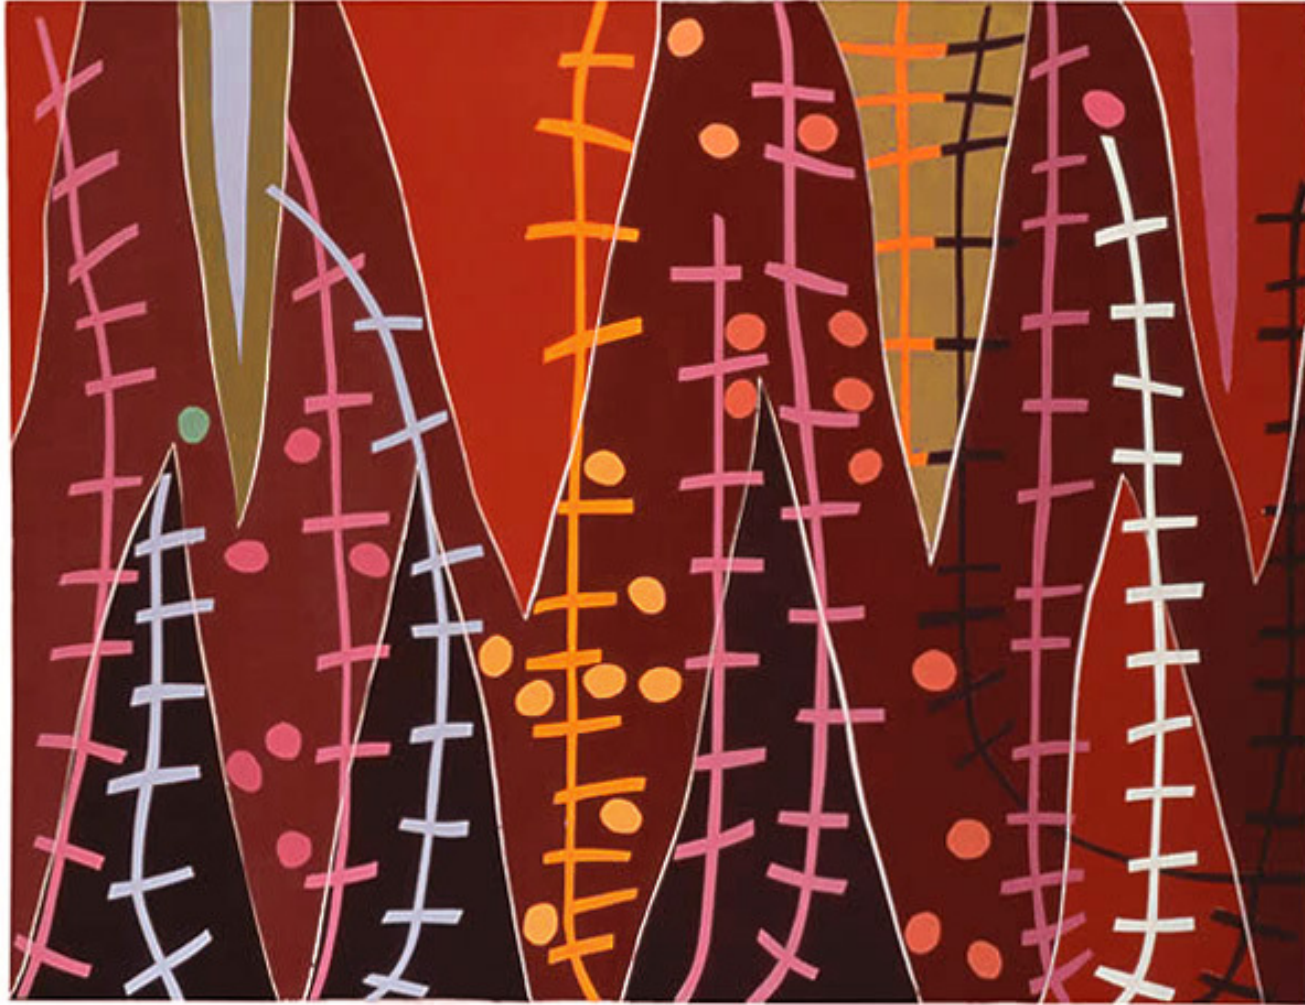

*Uccelli Series, No 33, acrylic on canvas on canvas on card, 16 × 27 cm*

*Last Conversations Panel Series, gesso and acrylic on canvas on wood, 76.5 × 56.5 cm*

*Last Conversations Panel Series, acrylic on canvas on wood, acrylic on panel, 60 × 40.5 cm*

*Come Home by Weeping Cross Series, acrylic on canvas, 264 × 346 cm*