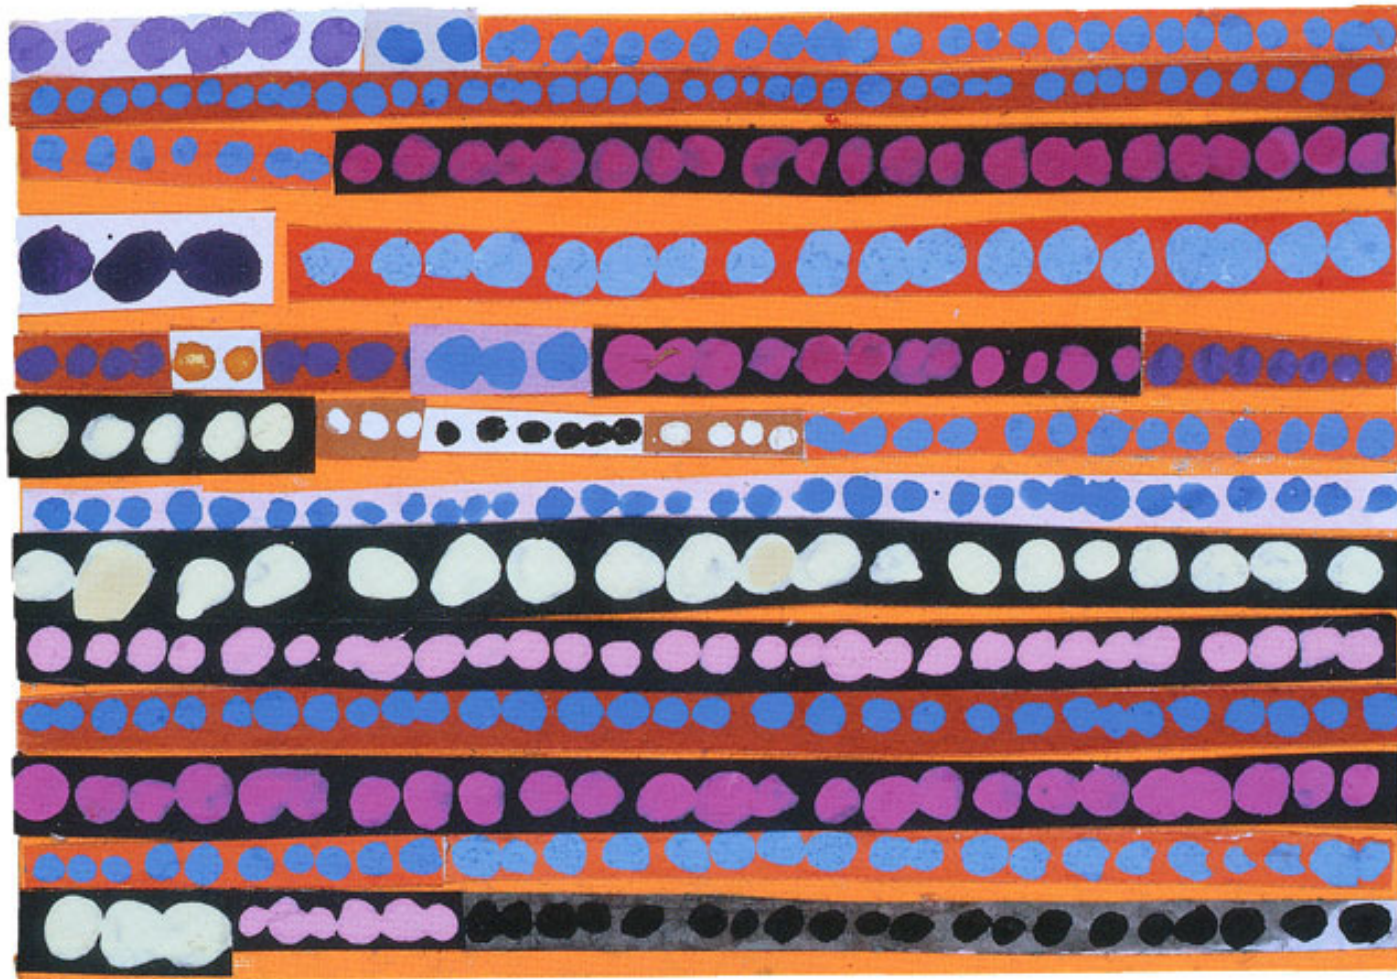

*Uccelli Series, No 48, acrylic on canvas on canvas on card, 23.5 × 15.5 cm*

*Last Conversations Series, No 30, acrylic on canvas on wood, 18 × 25.5 cm*

*Uccelli Series, No 42, acrylic on canvas on canvas on card, 22.5 × 25 cm*

*Uccelli Series, No 51, acrylic on canvas on canvas on card, 21 × 15 cm*

*Last Conversations Series, No 30, acrylic and gouache on paper on card, 18 × 25.5 cm*

*Uccelli Series, No 40, acrylic on canvas on canvas on card, 21 × 15.5 cm*

*Uccelli Series, No 33, acrylic on canvas on canvas on card, 16 × 27 cm*

*Last Conversations Panel Series, gesso and acrylic on canvas on wood, 76.5 × 56.5 cm*

*Last Conversations Panel Series, acrylic on canvas on wood, acrylic on panel, 60 × 40.5 cm*

*Come Home by Weeping Cross Series, acrylic on canvas, 264 × 346 cm*